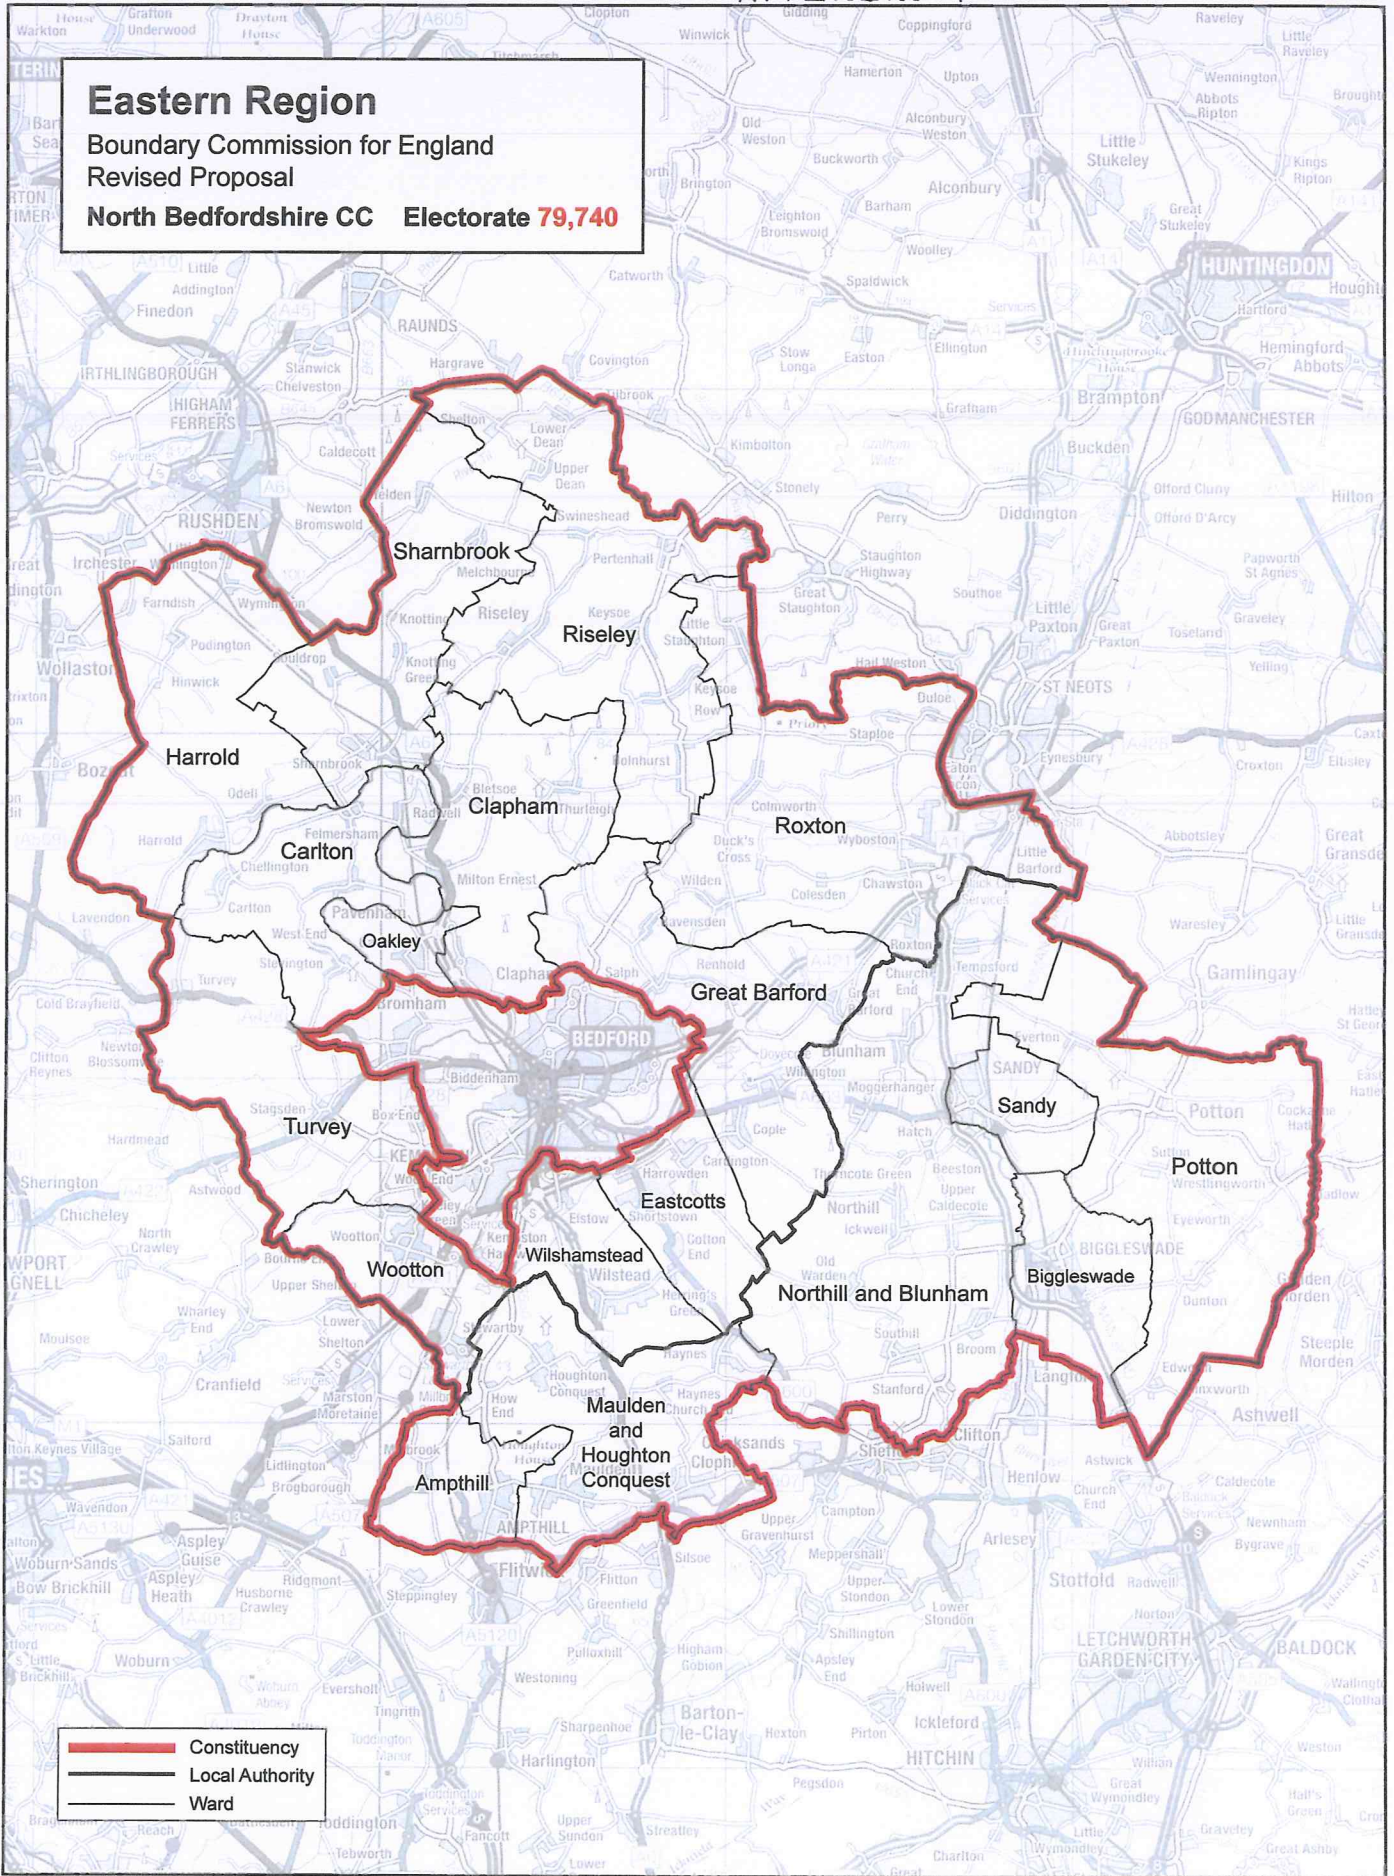

Eastern Region

Boundary Commission for England
Revised Proposal

North Bedfordshire CC Electorate **79,740**

This mapping extract has been produced from Ordnance Survey's mapping data on behalf of the Boundary Commission for England © Crown copyright 2012.